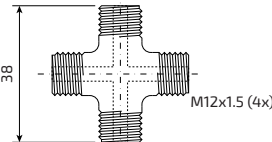

Model
Model

ARN000

Model
Model

ARN090

Model
Model

ARN045

Extension fittings which may be needed in case of fixing with half-flanges
Uzatılmış bağlantı parçaları yarım flanşlı montajlarda gerekli olabilir

PL-1/8A

PL-1/8B

M6 to G1/8 side port converter
M6'dan G1/8 yan port çevirici

ARNMF

FITTINGS FOR HOSE-HOSE CONNECTION

HORTUM-HORTUM BAĞLANTILARI

Model
Model

ARN270T

Model
Model

ARN360T

OTHER ACCESSORIES

DİĞER AKSESUARLAR

Model
Model

CFT-5

HOSE CLIP FOR HOSES Ø5 mm (10 pc. box)
HORTUM KLİBİ Ø5 mm HORTUMLAR İÇİN (10 adet kutu)