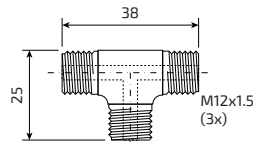

Model
Model

ARN000

Model
Model

ARN090

Model
Model

ARN045

Extension fittings which may be needed in case of fixing with half-flanges
Uzatılmış bağlantı parçaları yarım flanşlı montajlarda gerekli olabilir

PL-1/8A

PL-1/8B

M6 to G1/8 side port converter
M6'dan G1/8 yan port çevirici

ARNMF

FITTINGS FOR HOSE-HOSE CONNECTION

HORTUM-HORTUM BAĞLANTILARI

Model
Model

ARN270T

Model
Model

ARN360T

OTHER ACCESSORIES

DİĞER AKSESUARLAR

Model
Model

CFT-5

HOSE CLIP FOR HOSES Ø5 mm (10 pc. box)
HORTUM KLİBİ Ø5 mm HORTUMLAR İÇİN (10 adet kutu)