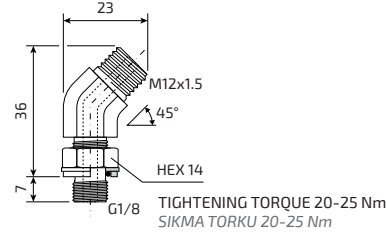

Model
Model

ARN000

Model
Model

ARN090

Model
Model

ARN045

Extension fittings which may be needed in case of fixing with half-flanges
Uzatılmış bağlantı parçaları yarım flanşlı montajlarda gerekli olabilir

PL-1/8A

PL-1/8B

M6 to G1/8 side port converter
M6'dan G1/8 yan port çevirici

ARNMF

FITTINGS FOR HOSE-HOSE CONNECTION

HORTUM-HORTUM BAĞLANTILARI

Model
Model

ARN270T

Model
Model