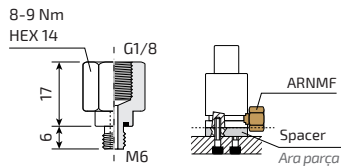

Model
Model

ARN000

Model
Model

ARN090

Model
Model

ARN045

Extension fittings which may be needed in case of fixing with half-flanges
Uzatılmış bağlantı parçaları yarım flanşlı montajlarda gerekli olabilir

PL-1/8A

PL-1/8B

M6 to G1/8 side port converter
M6'dan G1/8 yan port çevirici

ARNMF

FITTINGS FOR HOSE-HOSE CONNECTION

HORTUM-HORTUM BAĞLANTILARI

Model
Model

ARN270T

Model
Model