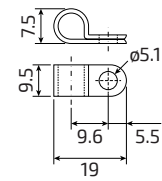

PL-1/8B

M6 to G1/8 side port converter
M6'dan G1/8 yan port çevirici

ARNMF

FITTINGS FOR HOSE-HOSE CONNECTION

HORTUM-HORTUM BAĞLANTILARI

Model
Model

ARN270T

Model
Model

ARN360T

OTHER ACCESSORIES

DİĞER AKSESUARLAR

Model
Model

CFT-5

HOSE CLIP FOR HOSES Ø5 mm (10 pc. box)
HORTUM KLİBİ Ø5 mm HORTUMLAR İÇİN (10 adet kutu)