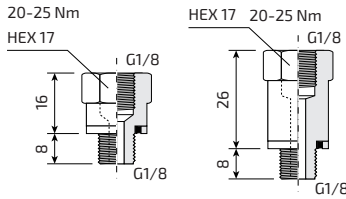

Model
Model

ARN000

Model
Model

ARN090

Model
Model

ARN045

Extension fittings which may be needed in case of fixing with half-flanges
Uzatılmış bağlantı parçaları yarım flanşlı montajlarda gerekli olabilir

PL-1/8A

PL-1/8B

M6 to G1/8 side port converter
M6'dan G1/8 yan port çevirici

ARNMF

FITTINGS FOR HOSE-HOSE CONNECTION

HORTUM-HORTUM BAĞLANTILARI

Model
Model

ARN270T

Model
Model